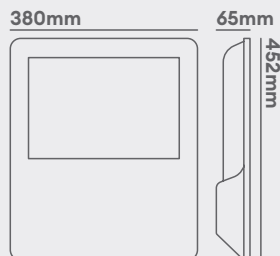

Industrial floodlights

High efficacy up to 147lm/W

Quick and easy installation with angle locking brackets

Suitable for use in coastal applications

Guarantee	5 years
Wattage	300
IP rating	IP65
IK rating	IK07
Tilttable	180°
Dimmable	No
Input	220-240V 50/60Hz Surge protection 6KV
LED lifetime	50,000h L70
Emergency version available	No
Install connector type	Flying lead
Ambient temperature	-20°C to 40°C
Electric class	1

Indy K3 300W

Symmetrical floodlight suitable for commercial and industrial applications

2 year
on site
guarantee

Photocell accessory PCELLKIT
compatible, 1 floodlight per
photocell

Product code	Finish	Wattage	Colour	Beam	lm	lm/W	lux @ 1m
IFLB3N30	Black	300	3000K	120°	44000	147	15247
IFLB3N40	Black	300	4000K	120°	44500	138	15420